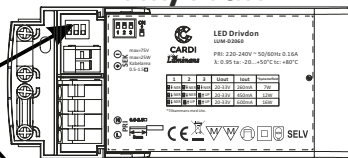

1	2	3	Iout	*Systemeffekt
☐ ↓ NER	☐ ↓ NER	☐ ↓ NER	260mA	7W
☐ ↓ NER	☐ ↓ NER	☐ ↑ UP	450mA	12W
☐ ↓ NER	☐ ↑ UP	☐ ↑ UP	600mA	16W

Om armaturer är osynkroniserade vid användning av Switch&DIM. Tryck ner och håll in Switch&DIM reglaget i 15 sekunder för att nollställa samtliga armaturer till påslaget läge och 50% dimming. Kontrollera alltid DIP-Switch inställningen innan användning.

*Komplett armatur och drivdon.

Till/Från